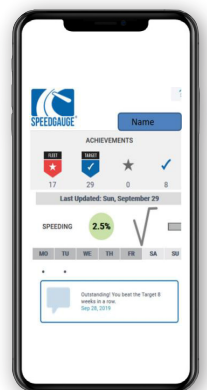

***We don't point a finger,
We lend a hand***

SpeedGauge Safety Center® - the essential speed monitoring and driver performance improvement solution. Providing reliable and dynamic reporting on actual speed vs posted speed limits for fleets and small businesses - everywhere. Using speed analysis as a simple yet transformative coaching metric to improve safety awareness and practices at any fleet for immediate and long-lasting risk reduction and operational gains.

Offered as a value added software upgrade, the SpeedGauge Safety Center improves existing GPS monitoring capabilities, enhances camera and other MVR solutions.

A highly valued, affordable software solution used by thousands of fleets in the US and Canada.

No hardware needed. No installation required. Use data already collected.

- Sold as a value-added service
- Subscribing to SpeedGauge is easy
- Account setup is fast, simple and handled for you

The essential driver coaching and performance improvement solution reduces speeding and driving risk... saving money, saving lives.

DRIVER CENTER

The **SpeedGauge Safety Center** has an immediate, positive impact. New users typically reduce speeding by 50% within the first 30 to 60 days.

The **SpeedGauge Driver Center** provides predictive analytics and responsive reporting along with access to a manager portal for tracking driver achievement reporting.