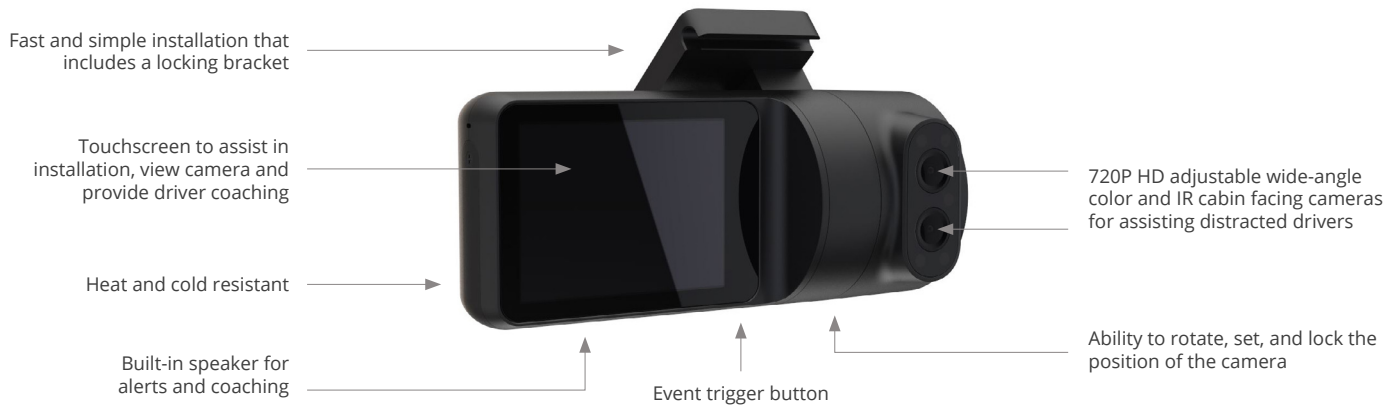

- **AFFORDABLE**

Surfsight delivers a premium solution at a competitive price exclusive for Geotab customers when purchased through the Order Now program

Surfsight AI-12 road-facing camera

surfsight.com

Surfsight AI-12 driver-facing camera

Integration with MyGeotab Platform

The Surfsight Add-In combines live video with telematics data into one user interface, providing a single source for your fleet management needs.

- ✓ Manage all your vehicle cameras from your MyGeotab cloud dashboard.
- ✓ Get instant access to live video, video events, and video recordings through an interactive map interface with an export feature.*
- ✓ Turn any of Geotab's custom rules into video events.
- ✓ Receive email alerts of risky driving incidents with the video of the event.
- ✓ Retrieve video recordings from your MyGeotab account without removing the SD card.
- ✓ Use Geotab's permissions and roles for data and user access control.