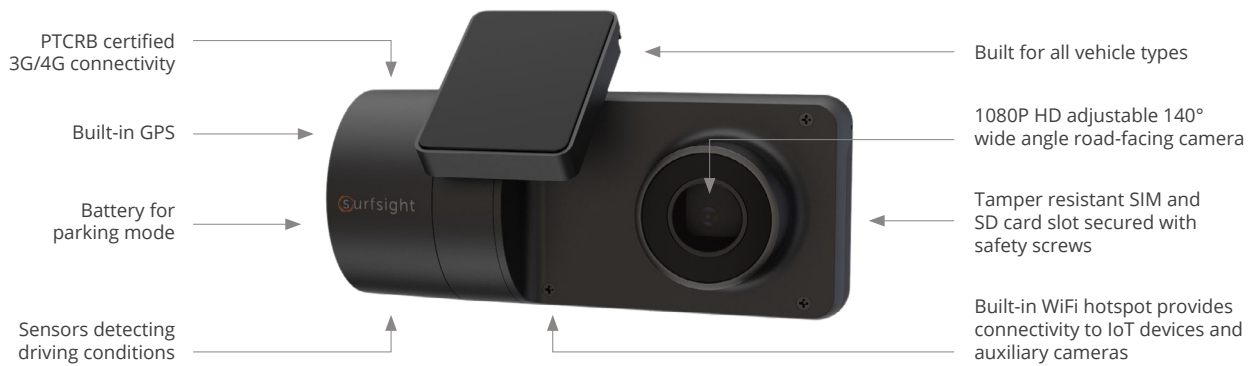

- **WIFI HOTSPOTS**

Easily connects to IoT devices and auxiliary cameras

- **SIMPLE INSTALLATION**

Quick install with multiple options to connect to a power source

- **SUPPORT**

Personal support and training is available

- **AFFORDABLE**

Surfsight delivers a premium solution at a competitive price exclusive for Geotab customers when purchased through the Order Now program

Surfsight AI-12 road-facing camera

surfsight.com

Surfsight AI-12 driver-facing camera

Integration with MyGeotab Platform

The Surfsight Add-In combines live video with telematics data into one user interface, providing a single source for your fleet management needs.

- ✓ Manage all your vehicle cameras from your MyGeotab cloud dashboard.
- ✓ Get instant access to live video, video events, and video recordings through an interactive map interface with an export feature.*
- ✓ Turn any of Geotab's custom rules into video events.
- ✓ Receive email alerts of risky driving incidents with the video of the event.
- ✓ Retrieve video recordings from your MyGeotab account without removing the SD card.
- ✓ Use Geotab's permissions and roles for data and user access control.