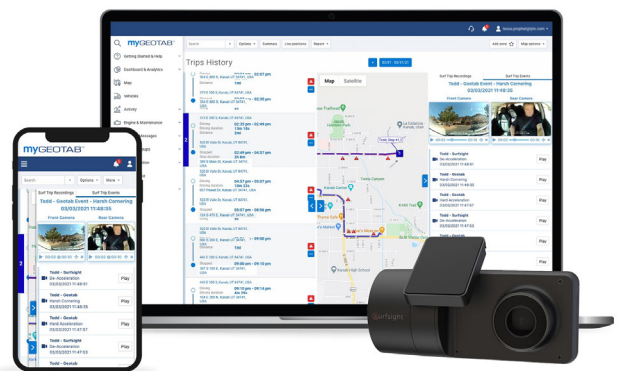

- **LIVE VIDEO STREAMING**

Live video streaming from dual, road- and driver-facing cameras, provides real-time insights across fleet*

- **ALERTS AND COACHING**

Audio and visual alerts for risky driving events

- **WIFI HOTSPOTS**

Easily connects to IoT devices and auxiliary cameras

- **SIMPLE INSTALLATION**

Quick install with multiple options to connect to a power source

- **SUPPORT**

Personal support and training is available

- **AFFORDABLE**

Surfsight delivers a premium solution at a competitive price exclusive for Geotab customers when purchased through the Order Now program

Surfsight AI-12 road-facing camera

surfsight.com

Surfsight AI-12 driver-facing camera

Integration with MyGeotab Platform

The Surfsight Add-In combines live video with telematics data into one user interface, providing a single source for your fleet management needs.

- ✓ Manage all your vehicle cameras from your MyGeotab cloud dashboard.
- ✓ Get instant access to live video, video events, and video recordings through an interactive map interface with an export feature.*
- ✓ Turn any of Geotab's custom rules into video events.
- ✓ Receive email alerts of risky driving incidents with the video of the event.
- ✓ Retrieve video recordings from your MyGeotab account without removing the SD card.
- ✓ Use Geotab's permissions and roles for data and user access control.